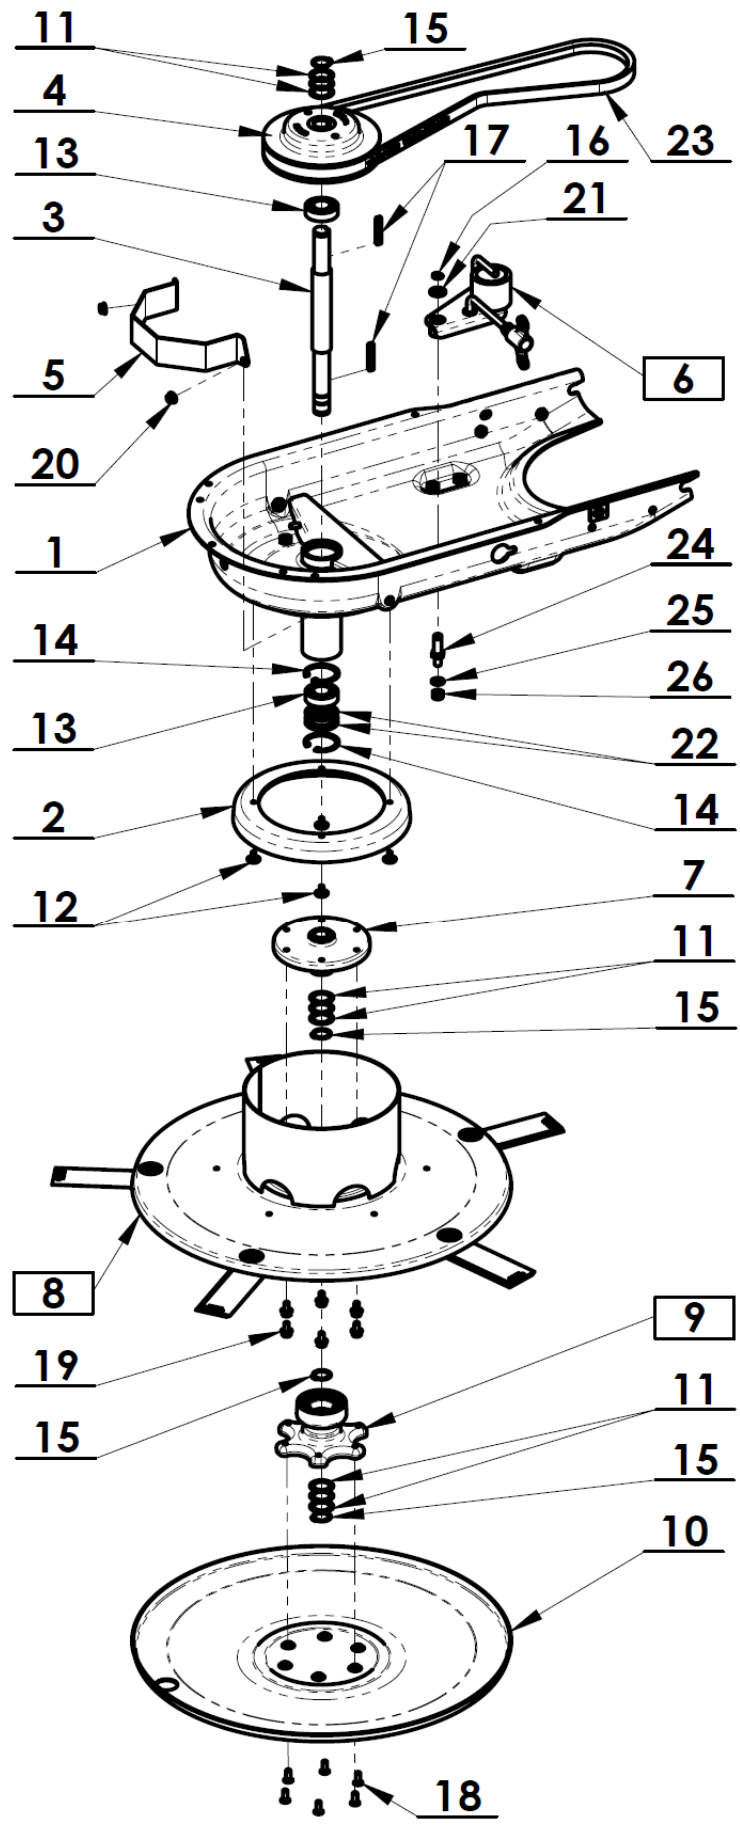

| Pos. | Name | Art. No. | Pcs |
|-------------|----------------------------------|-------------------|------------|
| 1 | Mulcher/drum mower chassis | 2005900102 | 1 |
| 2 | Disc cover | 3005900146 | 1 |
| 3 | Drive shaft | 3005901117 | 1 |
| 4 | Driven pulley | 3005900105 | 1 |
| 5 | Front V-belt holder | 3005900110 | 1 |
| 6 | Roller assembly | <i>see page 6</i> | 1 |
| 7 | Disc holder | 3005900145 | 1 |
| 8 | Disc assembly | <i>see page 8</i> | 1 |
| 9 | Flange assembly | <i>see page 9</i> | 1 |
| 10 | Lower disc | 189057 | 1 |
| 11 | Spacer ring 20,2x30,5x0,1 | 124014 | 9 |
| 12 | Blind rivet | 184623 | 4 |
| 13 | Bearing 6004-2RS (20x42x12) | 9943158 | 2 |
| 14 | Retaining ring 42x1,75 | 136506 | 2 |
| 15 | Retaining ring 20x1,2 | 110515 | 4 |
| 16 | Retaining ring 10x1 | 6021519 | 1 |
| 17 | Key 6e7x6x40 | 51311726058 | 2 |
| 18 | Bolt M6x16 | 51309252005 | 6 |
| 19 | Bolt M6x12 | 51309900007 | 6 |
| 20 | Nut M6 | 51311900005 | 2 |
| 21 | Washer B 10,5 | 189567 | 1 |
| 22 | Spacer ring 36x42x0,1 | 110012 | 3 |
| 23 | V-belt OPTIBELT TX17x1203Lp VU6K | 51272212476 | 1 |
| 24 | Pin | 3005901141 | 1 |
| 25 | Washer B 8,4 | 131517 | 1 |
| 26 | Nut M8 | 104622 | 1 |

| Pos. | Name | Art. No. | Pcs |
|-------------|-----------------------------|-----------------|------------|
| 1 | Roller arm | 2005900151 | 1 |
| 2 | Roller rod | 2005900148 | 1 |
| 3 | Roller | 3005900107 | 1 |
| 4 | Guide pin | 3005900149 | 1 |
| 5 | Wing grip | 189521 | 1 |
| 6 | Cap | 51321840042 | 1 |
| 7 | Bearing 6300-2RS (10x35x11) | 189585 | 2 |
| 8 | Bushing A 10/14x10 | 184599 | 2 |
| 9 | Retaining ring 35x1,5 | 126503 | 2 |
| 10 | Retaining ring 8 | 51311300005 | 1 |
| 11 | Bolt M10x45 | 183513 | 1 |
| 12 | Nut M10 | 111503 | 2 |
| 13 | Washer 10 | 106530 | 2 |
| 14 | Nut M8 | 104572 | 1 |
| 15 | Nut M8-8 | 51311120020 | 1 |
| 16 | Nut M6 | 51311900005 | 1 |
| 17 | Washer 8 | 104574 | 1 |