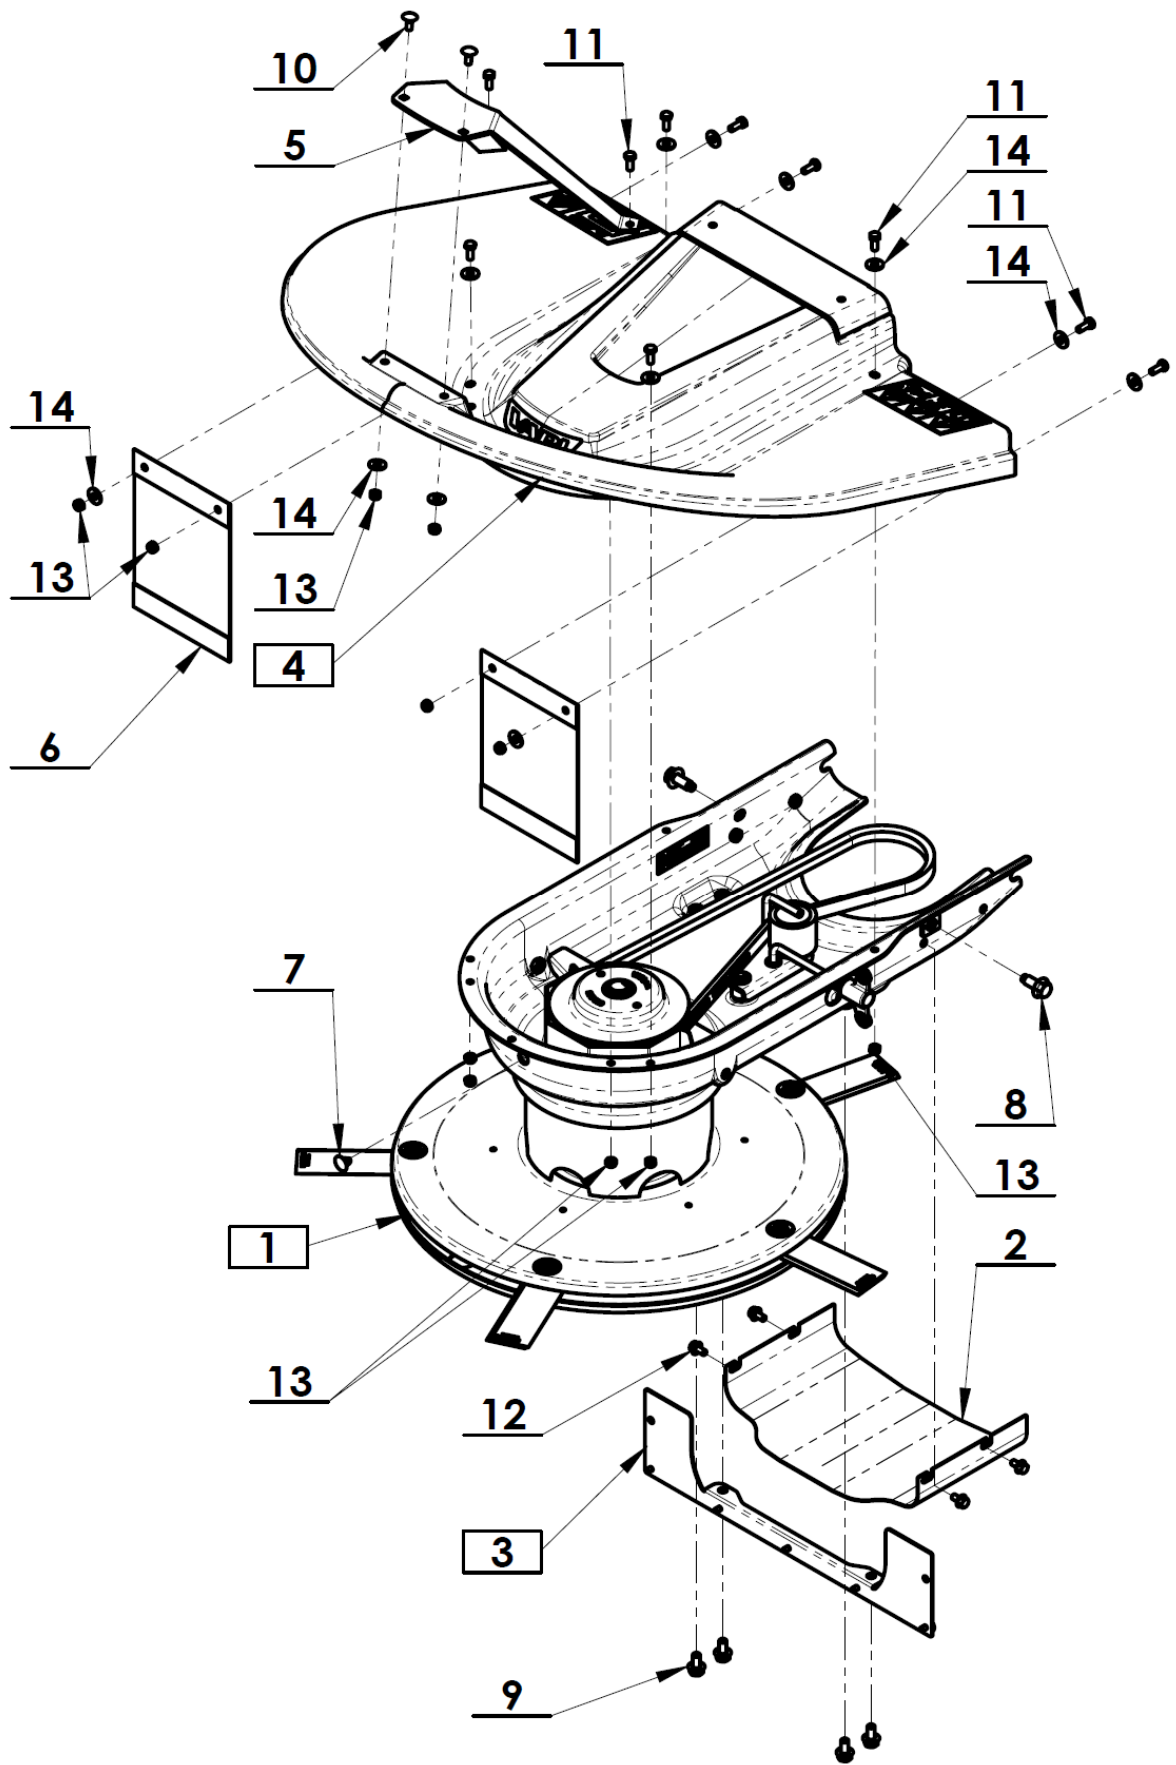

VARI®

RBS-700

Accessories for Raptor multifunctional carrier

Spare parts list

| Pos. | Name | Art. No. | Pcs |
|-------------|-------------------------|--------------------|------------|
| 1 | Drum mower chassis | <i>see page 4</i> | 1 |
| 2 | Lower belt cover | 3005900111 | 1 |
| 3 | Lower mud flap assembly | <i>see page 10</i> | 1 |
| 4 | Upper cover assembly | <i>see page 11</i> | 1 |
| 5 | Handle | 3005100041 | 1 |
| 6 | Side mud flap | 3005900153 | 2 |
| 7 | Cap | 51321840041 | 1 |
| 8 | Bolt M10x25 | 3005900154 | 2 |
| 9 | Bolt M8x16 | 51309900011 | 4 |
| 10 | Bolt M6x16 | 51309019076 | 2 |
| 11 | Bolt M6x16 | 189552 | 10 |
| 12 | Bolt M6x12 | 51309900007 | 4 |
| 13 | Nut M6 | 168516 | 12 |
| 14 | Washer 6,6 | 195530 | 12 |

| Pos. | Name | Art. No. | Pcs |
|-------------|----------------------------------|-------------------|------------|
| 1 | Mulcher/drum mower chassis | 2005900102 | 1 |
| 2 | Disc cover | 3005900146 | 1 |
| 3 | Drive shaft | 3005901117 | 1 |
| 4 | Driven pulley | 3005900105 | 1 |
| 5 | Front V-belt holder | 3005900110 | 1 |
| 6 | Roller assembly | <i>see page 6</i> | 1 |
| 7 | Disc holder | 3005900145 | 1 |
| 8 | Disc assembly | <i>see page 8</i> | 1 |
| 9 | Flange assembly | <i>see page 9</i> | 1 |
| 10 | Lower disc | 189057 | 1 |
| 11 | Spacer ring 20,2x30,5x0,1 | 124014 | 9 |
| 12 | Blind rivet | 184623 | 4 |
| 13 | Bearing 6004-2RS (20x42x12) | 9943158 | 2 |
| 14 | Retaining ring 42x1,75 | 136506 | 2 |
| 15 | Retaining ring 20x1,2 | 110515 | 4 |
| 16 | Retaining ring 10x1 | 6021519 | 1 |
| 17 | Key 6e7x6x40 | 51311726058 | 2 |
| 18 | Bolt M6x16 | 51309252005 | 6 |
| 19 | Bolt M6x12 | 51309900007 | 6 |
| 20 | Nut M6 | 51311900005 | 2 |
| 21 | Washer B 10,5 | 189567 | 1 |
| 22 | Spacer ring 36x42x0,1 | 110012 | 3 |
| 23 | V-belt OPTIBELT TX17x1203Lp VU6K | 51272212476 | 1 |
| 24 | Pin | 3005901141 | 1 |
| 25 | Washer B 8,4 | 131517 | 1 |
| 26 | Nut M8 | 104622 | 1 |