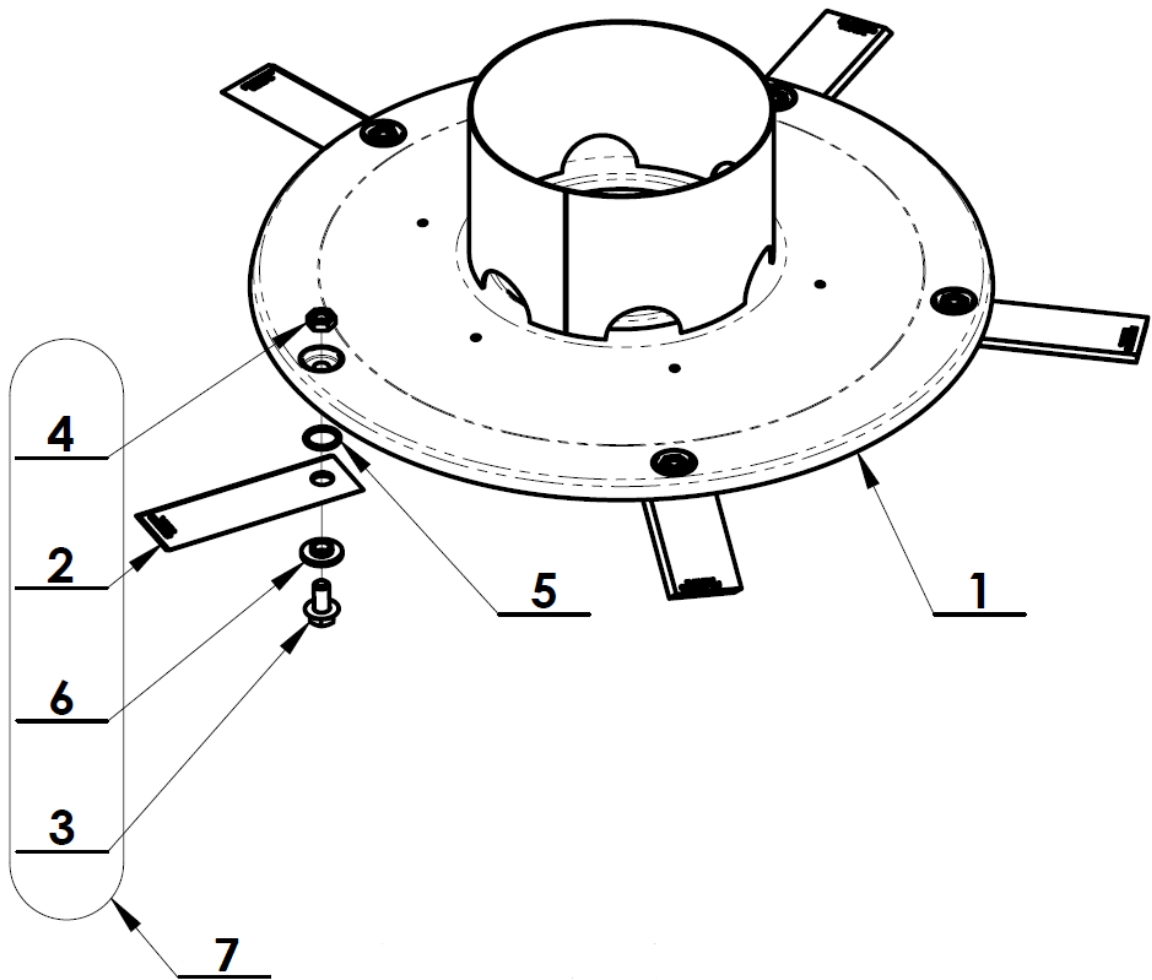

Pos.	Name	Art. No.	Pcs
1	Upper disc	2005900120	1
2	Blade 48x3x143	3005900121	5
3	Bolt M10x20	51309900029	5
4	Nut M10	111503	5
5	Ring 19x2,5	51273111217	5
6	Blade washer	3005900122	5
It is also possible to buy:			
7	Set of blades	1005900200	1