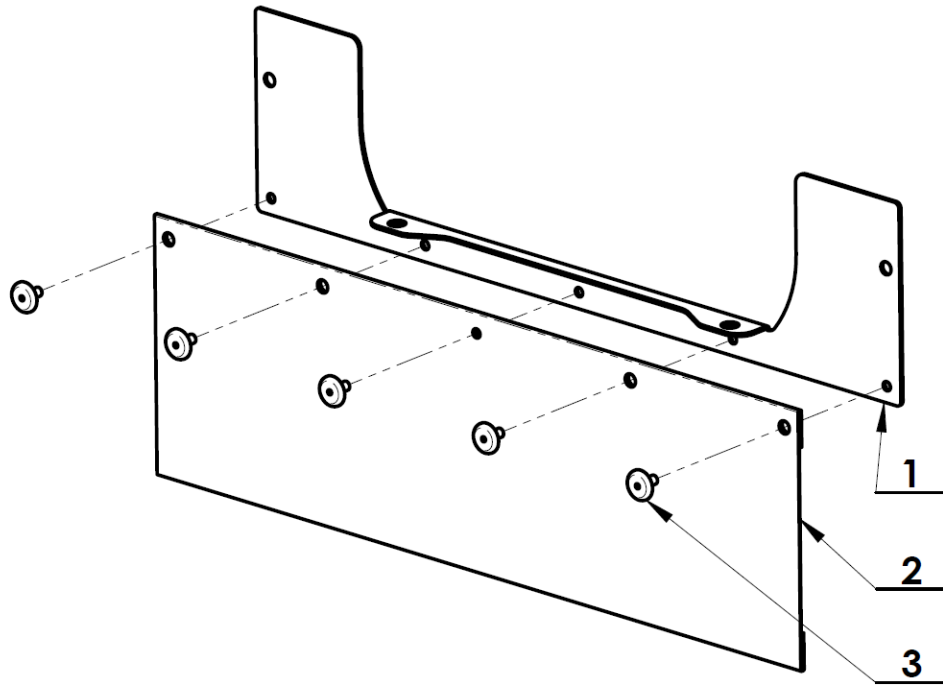

Pos.	Name	Art. No.	Pcs
1	Mud flap holder	3005901128	1
2	Lower mud flap	3005900129	1
3	Blind rivet	184623	5