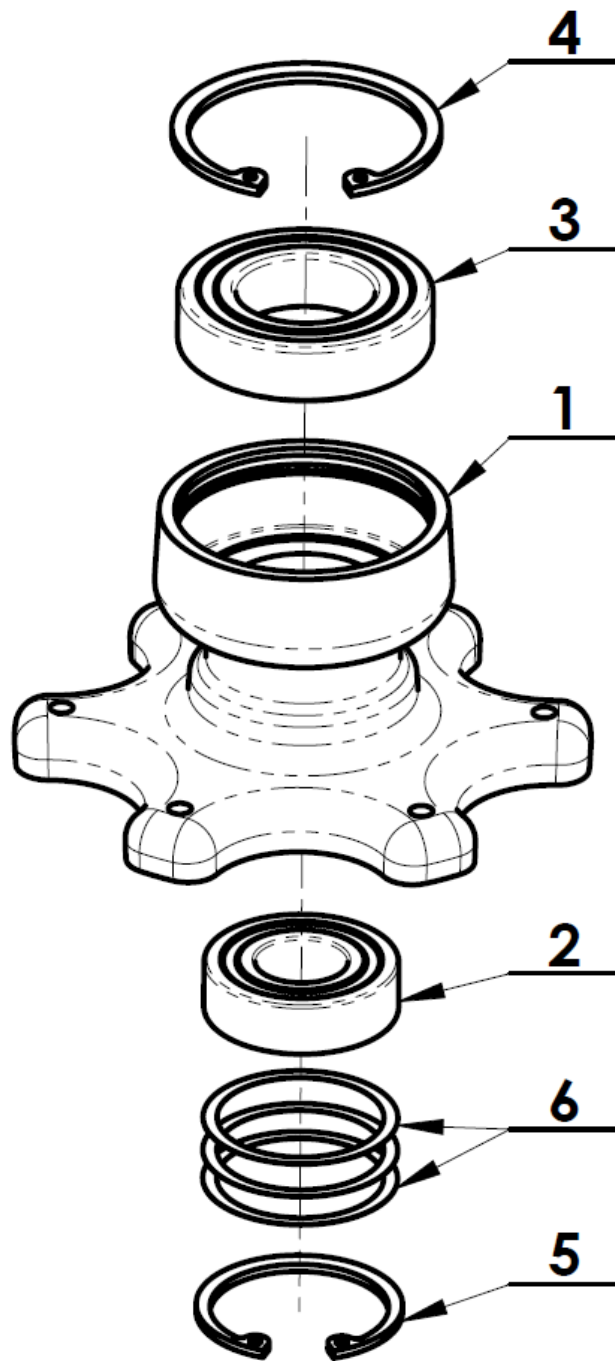

| Pos. | Name | Art. No. | Pcs |
|-------------|-----------------------------|-----------------|------------|
| 1 | Roller arm | 2005900151 | 1 |
| 2 | Roller rod | 2005900148 | 1 |
| 3 | Roller | 3005900107 | 1 |
| 4 | Guide pin | 3005900149 | 1 |
| 5 | Wing grip | 189521 | 1 |
| 6 | Cap | 51321840042 | 1 |
| 7 | Bearing 6300-2RS (10x35x11) | 189585 | 2 |
| 8 | Bushing A 10/14x10 | 184599 | 2 |
| 9 | Retaining ring 35x1,5 | 126503 | 2 |
| 10 | Retaining ring 8 | 51311300005 | 1 |
| 11 | Bolt M10x45 | 183513 | 1 |
| 12 | Nut M10 | 111503 | 2 |
| 13 | Washer 10 | 106530 | 2 |
| 14 | Nut M8 | 104572 | 1 |
| 15 | Nut M8-8 | 51311120020 | 1 |
| 16 | Nut M6 | 51311900005 | 1 |
| 17 | Washer 8 | 104574 | 1 |

| Pos. | Name | Art. No. | Pcs |
|-----------------------------|----------------|-------------|-----|
| 1 | Upper disc | 2005900120 | 1 |
| 2 | Blade 48x3x143 | 3005900121 | 5 |
| 3 | Bolt M10x20 | 51309900029 | 5 |
| 4 | Nut M10 | 111503 | 5 |
| 5 | Ring 19x2,5 | 51273111217 | 5 |
| 6 | Blade washer | 3005900122 | 5 |
| It is also possible to buy: | | | |
| 7 | Set of blades | 1005900200 | 1 |