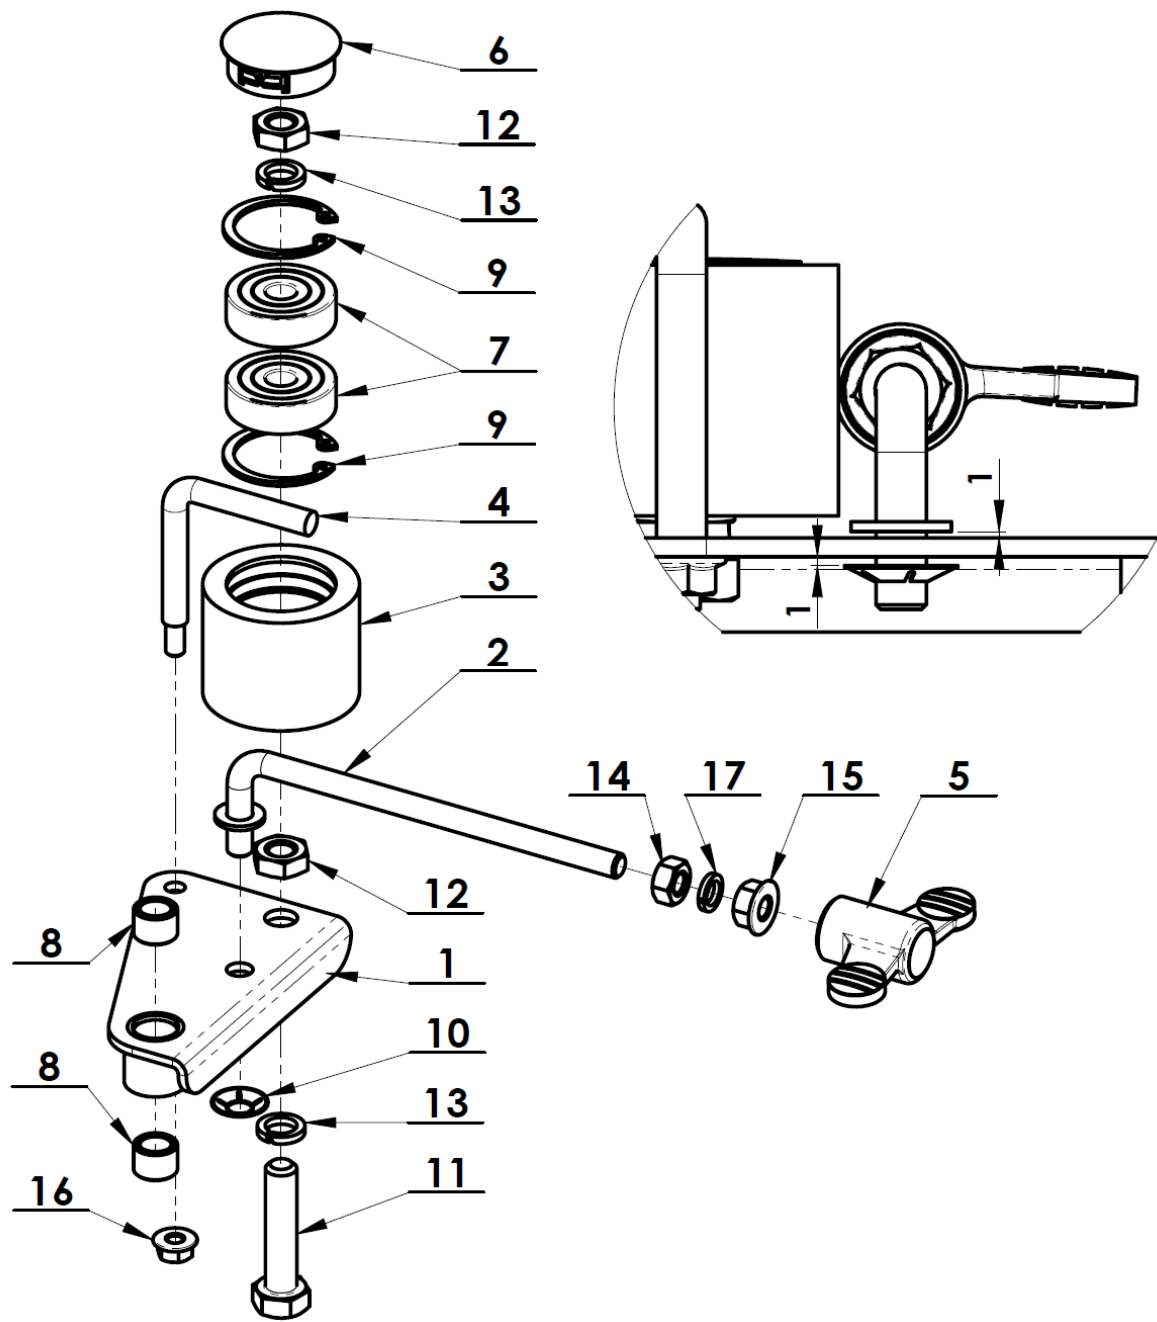

| Pos. | Name | Art. No. | Pcs |
|-------------|-----------------------------|-----------------|------------|
| 1 | Roller arm | 2005900151 | 1 |
| 2 | Roller rod | 2005900148 | 1 |
| 3 | Roller | 3005900107 | 1 |
| 4 | Guide pin | 3005900149 | 1 |
| 5 | Wing grip | 189521 | 1 |
| 6 | Cap | 51321840042 | 1 |
| 7 | Bearing 6300-2RS (10x35x11) | 189585 | 2 |
| 8 | Bushing A 10/14x10 | 184599 | 2 |
| 9 | Retaining ring 35x1,5 | 126503 | 2 |
| 10 | Retaining ring 8 | 51311300005 | 1 |
| 11 | Bolt M10x45 | 183513 | 1 |
| 12 | Nut M10 | 111503 | 2 |
| 13 | Washer 10 | 106530 | 2 |
| 14 | Nut M8 | 104572 | 1 |
| 15 | Nut M8-8 | 51311120020 | 1 |
| 16 | Nut M6 | 51311900005 | 1 |
| 17 | Washer 8 | 104574 | 1 |

| Pos. | Name | Art. No. | Pcs |
|-----------------------------|----------------|-------------|-----|
| 1 | Upper disc | 2005900120 | 1 |
| 2 | Blade 48x3x143 | 3005900121 | 5 |
| 3 | Bolt M10x20 | 51309900029 | 5 |
| 4 | Nut M10 | 111503 | 5 |
| 5 | Ring 19x2,5 | 51273111217 | 5 |
| 6 | Blade washer | 3005900122 | 5 |
| It is also possible to buy: | | | |
| 7 | Set of blades | 1005900200 | 1 |